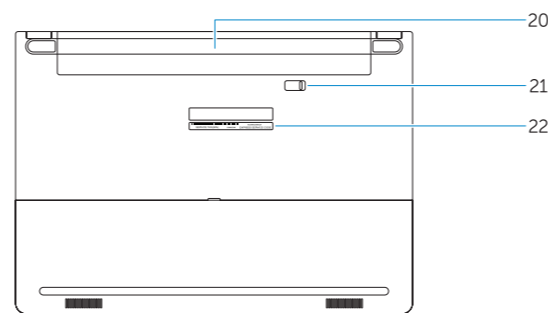

Dell.com/regulatory_compliance

P63G

P63G001

Latitude 14-3460

Features

Funkcje | Caracteristici | Funkcije

1. Camera
2. Camera-status light
3. Microphone
4. Power button (No LED indicator)
5. Security-cable slot
6. VGA connector
7. USB 2.0 connector
8. Memory card reader
9. Fingerprint reader (optional)
10. Battery-status light
11. Hard-drive activity light
12. Power-status light
13. Speakers
14. Touchpad
15. Headset connector
16. USB 3.0 connector (2)
17. HDMI connector
18. Network connector
19. Power connector
20. Battery
21. Battery release latch
22. Service-tag label